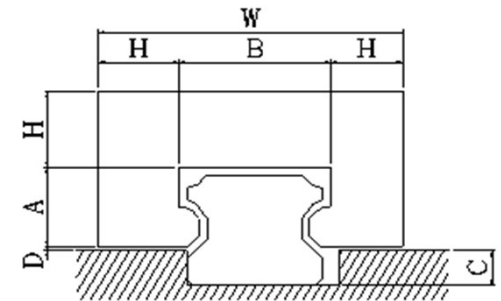

MEGUS1989 INTERNATIONAL CORPORATION

Bellows way cover inquiry

Bellows way cover type	A	B	C	D	H	W	Lmin	Lmax	QTY	Remark
	Inner height	Inner width	Groove depth	Operate height	Fold height	Outer width	Total Length	Total Length	Quantities	
1.Flat type										<input type="checkbox"/> With stainless steel
2.U-type										<input type="checkbox"/> With stainless steel
3.Enclose type										
4.Linear type										<input type="checkbox"/> single <input type="checkbox"/> double
5.Other type										

Flat type bellows cover

U-type bellows cover

Enclose type bellows

Linear type bellows cover

Linear type bellows cover

Company Information

1.TEL:+886-4-22715311

2.FAX:+886-4-22715312