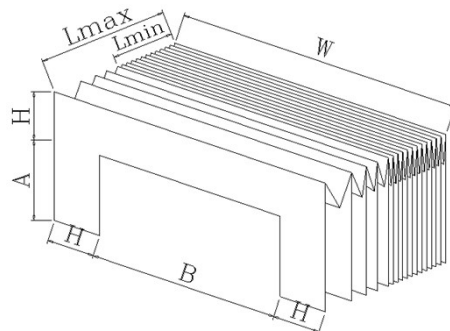

MEGUS1989 INTERNATIONAL CORPORATION

Bellows way cover inquiry

Bellows way cover type	A	B	C	D	H	W	Lmin	Lmax	QTY	Remark
	Inner height	Inner width	Groove depth	Operate height	Fold height	Outer width	Total Length	Total Length	Quantities	
1.Flat type										<input type="checkbox"/> With stainless steel
2.U-type										<input type="checkbox"/> With stainless steel
3.Enclose type										
4.Linear type										<input type="checkbox"/> single <input type="checkbox"/> double
5.Other type										

Flat type bellows cover

U-type bellows cover

Enclose type bellows

Linear type bellows cover

Linear type bellows cover

Company Information

1.TEL:+886-4-22715311

2.FAX:+886-4-22715312